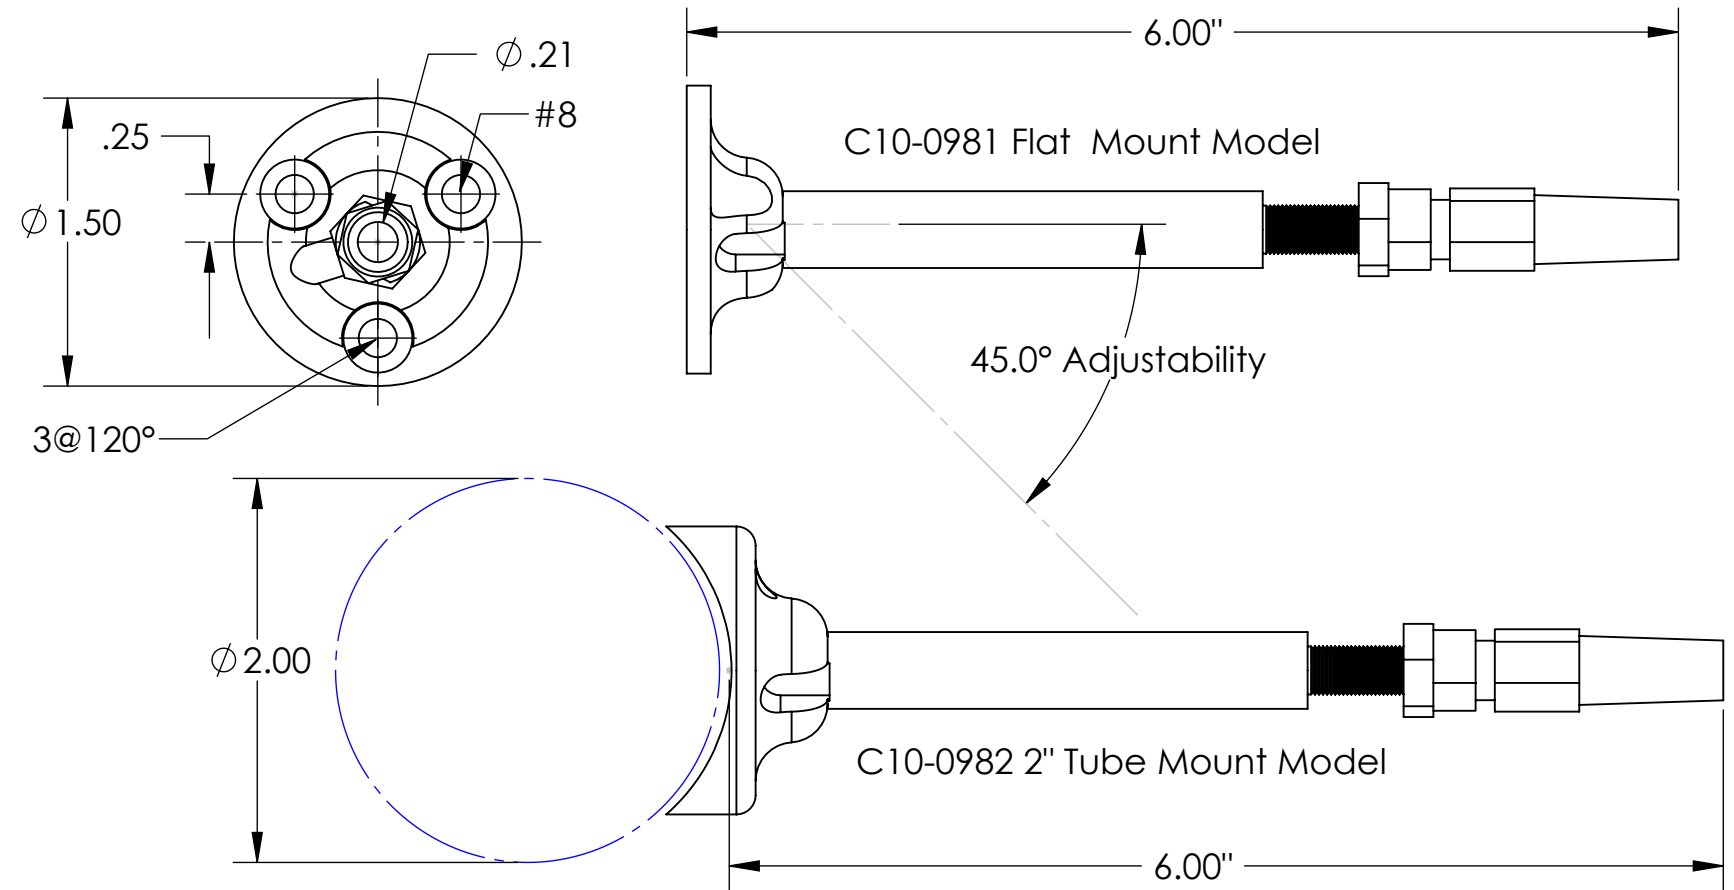

TURNBUCKLE - C10-0981 & C10-0982

PART NUMBER	MATERIAL	FINISH	WEIGHT (lbs)	SCREW SIZE	ADJUSTMENT RANGE	CABLE SIZE	MOUNT
C10-0981	Stainless Steel 316	Polished	0.20	#8	4.75" - 6"	5/32"	FLAT
C10-0982	Stainless Steel 316	Polished	0.25	#8	4.75" - 6"	5/32"	2" TUBE